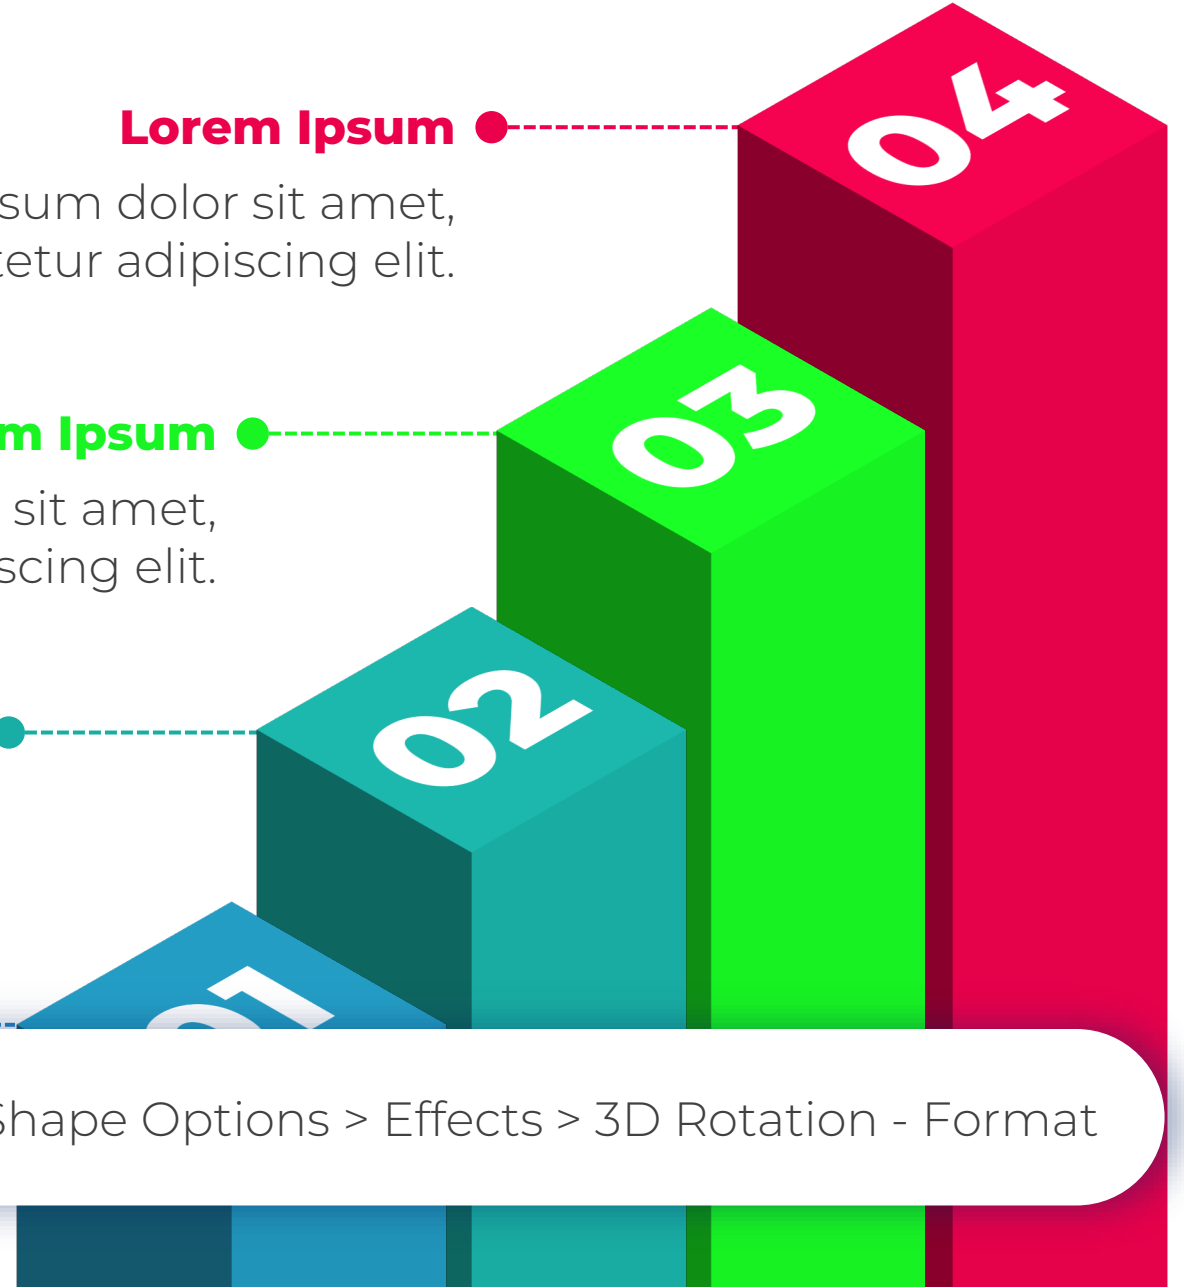

%7

4
7.161

Select Shape + Icon > Combine Shapes

Bazı Başarılarımız

3D STEPS

Lorem Ipsum

Lorem ipsum dolor sit amet,
consectetur adipiscing elit.

Lorem Ipsum

Lorem ipsum dolor sit amet,
consectetur adipiscing elit.

Lorem Ipsum

Lorem ipsum dolor sit amet,
consectetur adipiscing elit.

Lorem Ipsum

Lorem ipsum dolor
consectetur adipis

Shape Format > Shape Options > Effects > 3D Rotation - Format

Zoom Transition

Insert > Zoom > Slide Zoom or Section Zoom

Morph Transition

Create 2 Slides > Change Objects Positions > Transitions > Morph